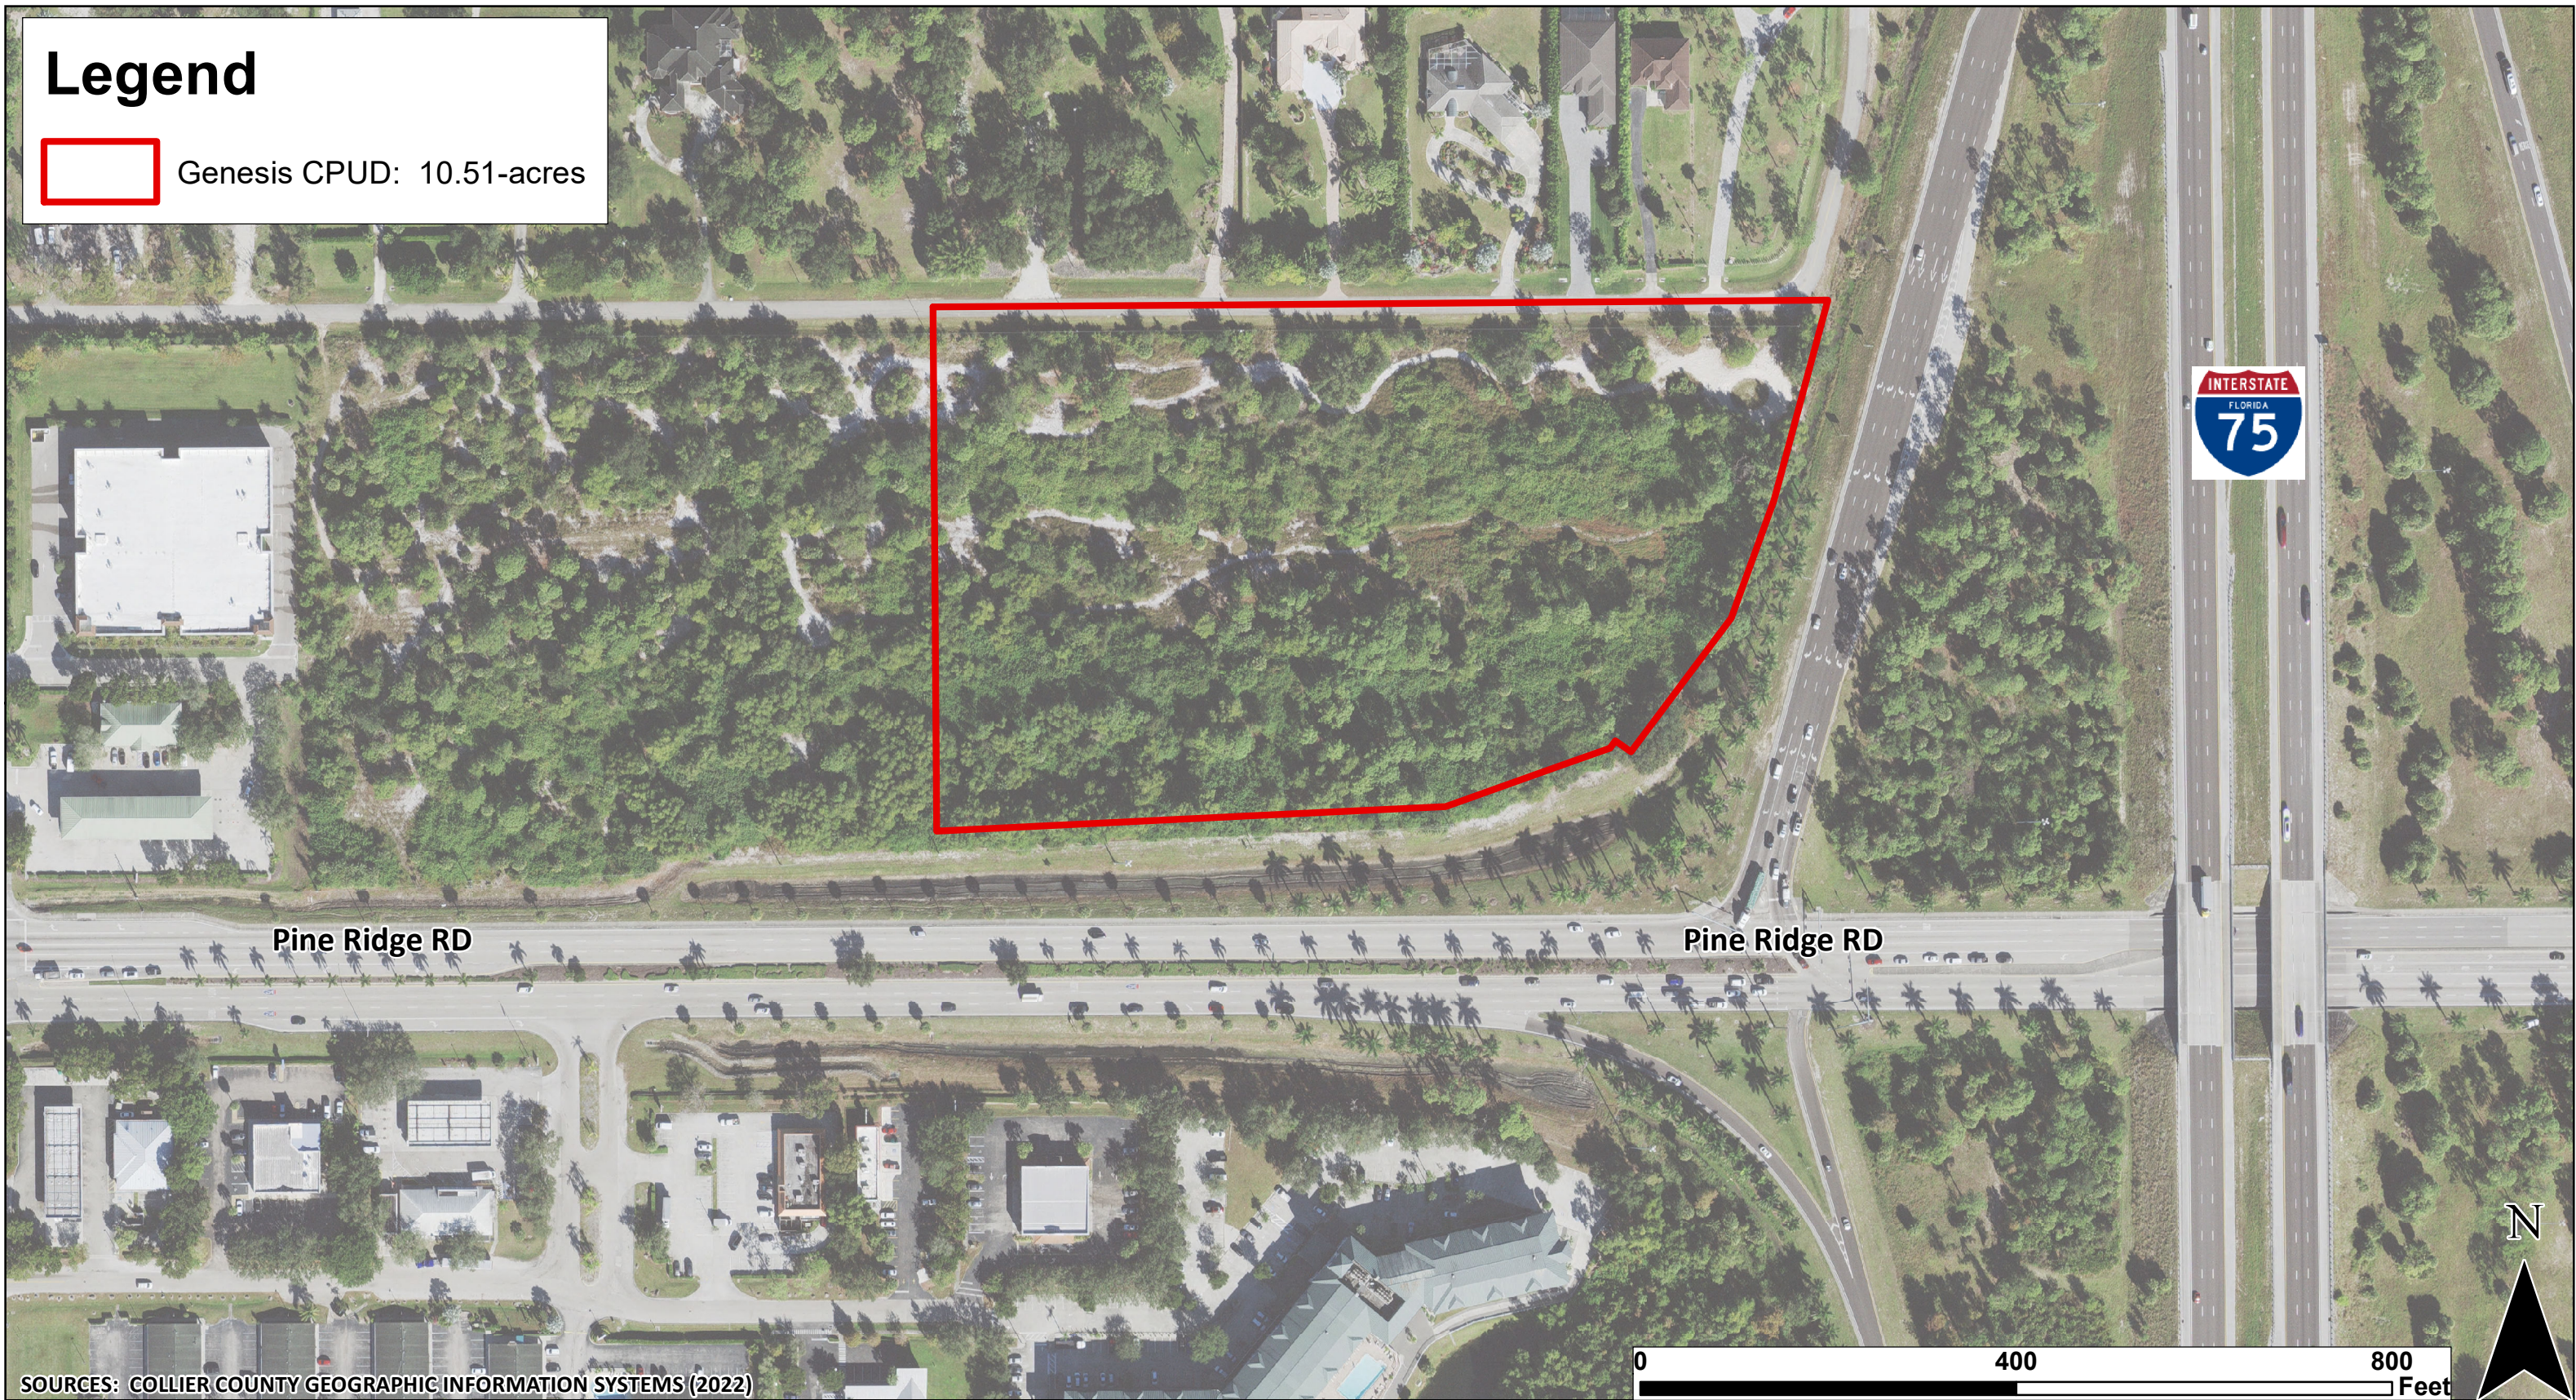

Legend

Genesis CPUD: 10.51-acres

PENINSULA
ENGINEERING

2600 GOLDEN GATE PARKWAY
NAPLES, FL 34105

PROJECT:
GENESIS CPUD

LOCATION:
GOLDEN GATE ESTATES UNIT NO. 35,
TRACTS 92, 93 & 108

CLIENT:
GENESIS NAPLES, LLC

EXHIBIT DESC:
LOCATION MAP

NOTES: