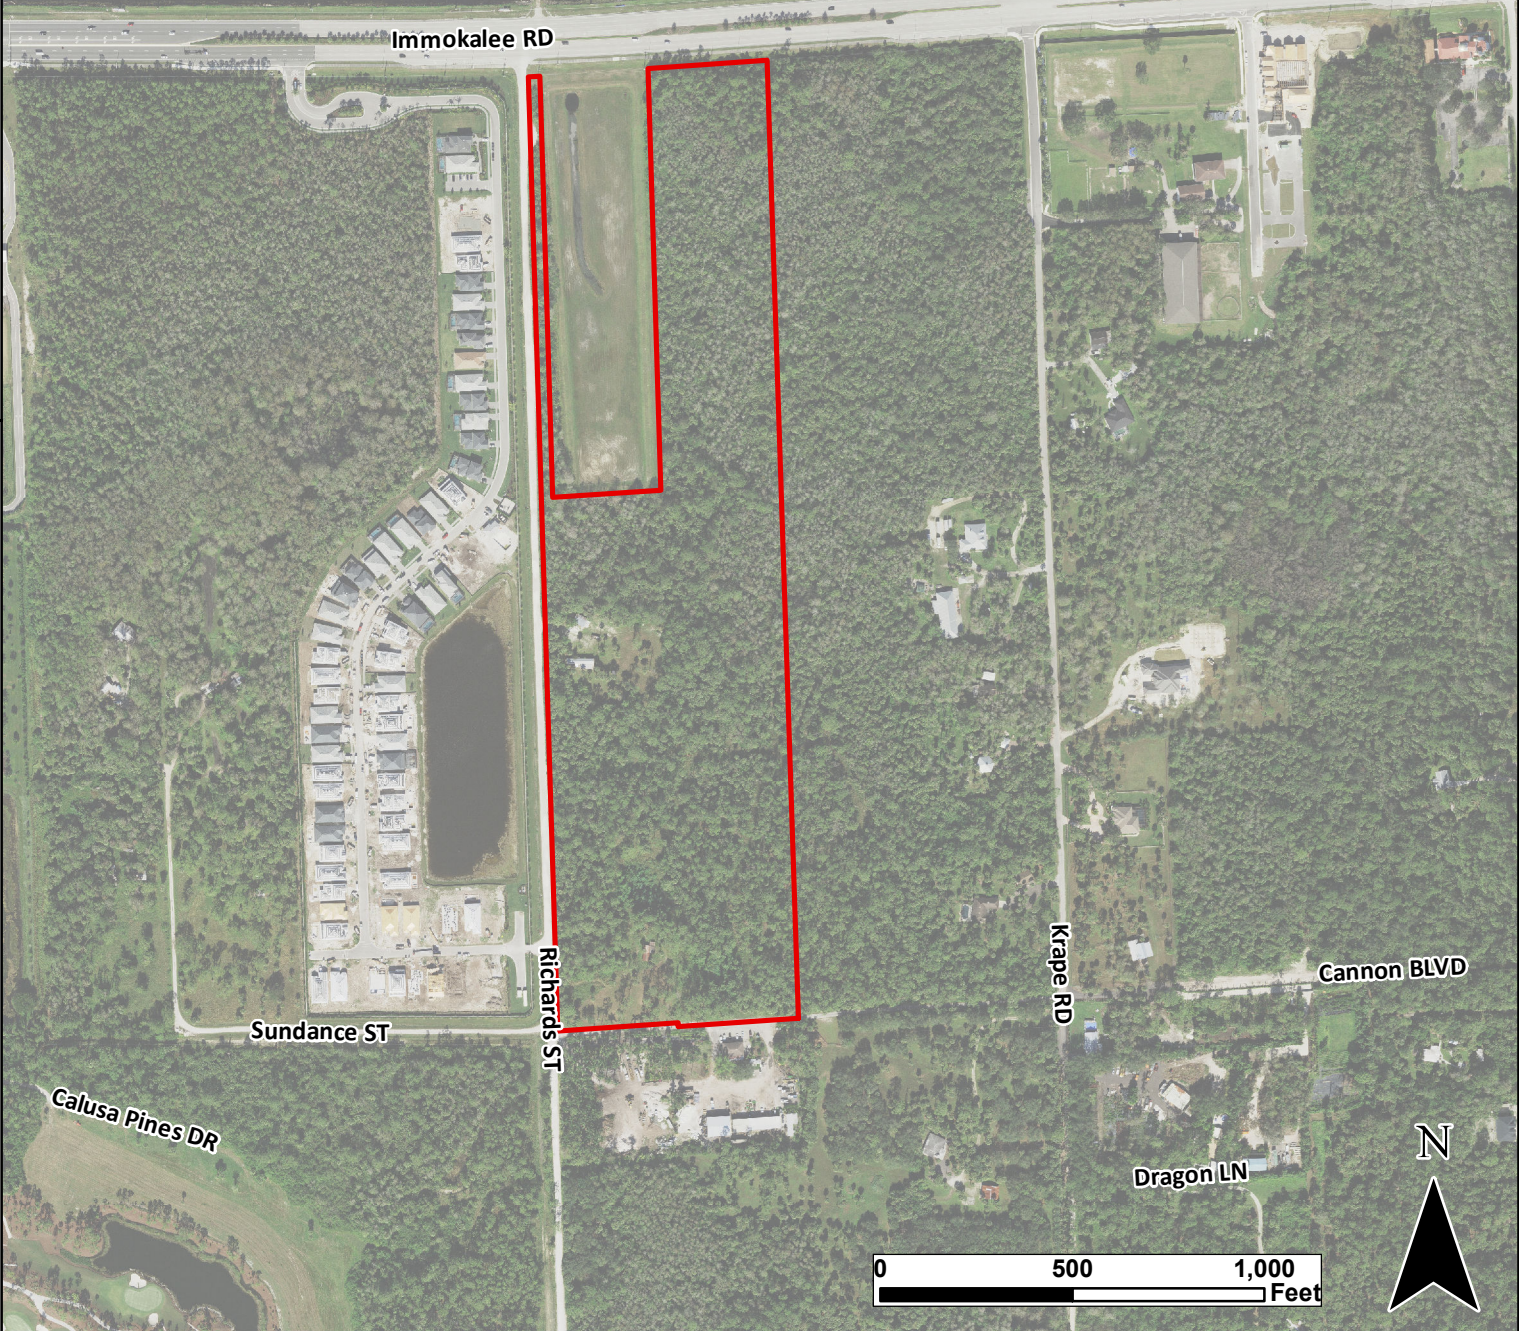

# Legend

LEO @ Naples RPUD: +/-28.65-Acres

**PENINSULA ENGINEERING**  
 2600 Golden Gate Parkway  
 Naples, FL 34105

PROJECT:  
**LEO @ NAPLES PUDZ**

LOCATION:  
**SOUTHEAST CORNER OF RICHARDS ST  
 AND IMMOKALEE RD**

CLIENT:  
**ADVENIR OAKLEY CAPITAL, LLC**

EXHIBIT DESC:  
**AERIAL LOCATION MAP**

NOTES:  
**SOURCES: COLLIER COUNTY GIS (2023)**