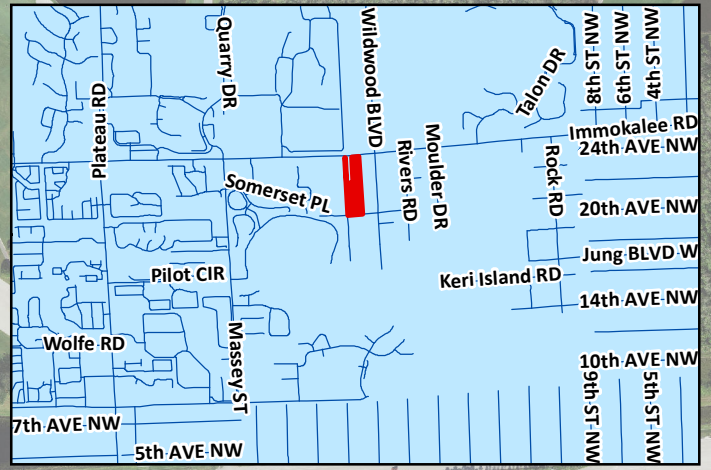

# Legend

LEO @ Naples RPUD: +/-28.65-Acres

**PENINSULA ENGINEERING**  
 2600 Golden Gate Parkway  
 Naples, FL 34105

PROJECT:  
**LEO @ NAPLES PUDZ**

LOCATION:  
**SOUTHEAST CORNER OF RICHARDS ST  
 AND IMMOKALEE RD**

CLIENT:  
**ADVENIR OAKLEY CAPITAL, LLC**

EXHIBIT DESC:  
**AERIAL LOCATION MAP**

NOTES:  
**SOURCES: COLLIER COUNTY GIS (2023)**