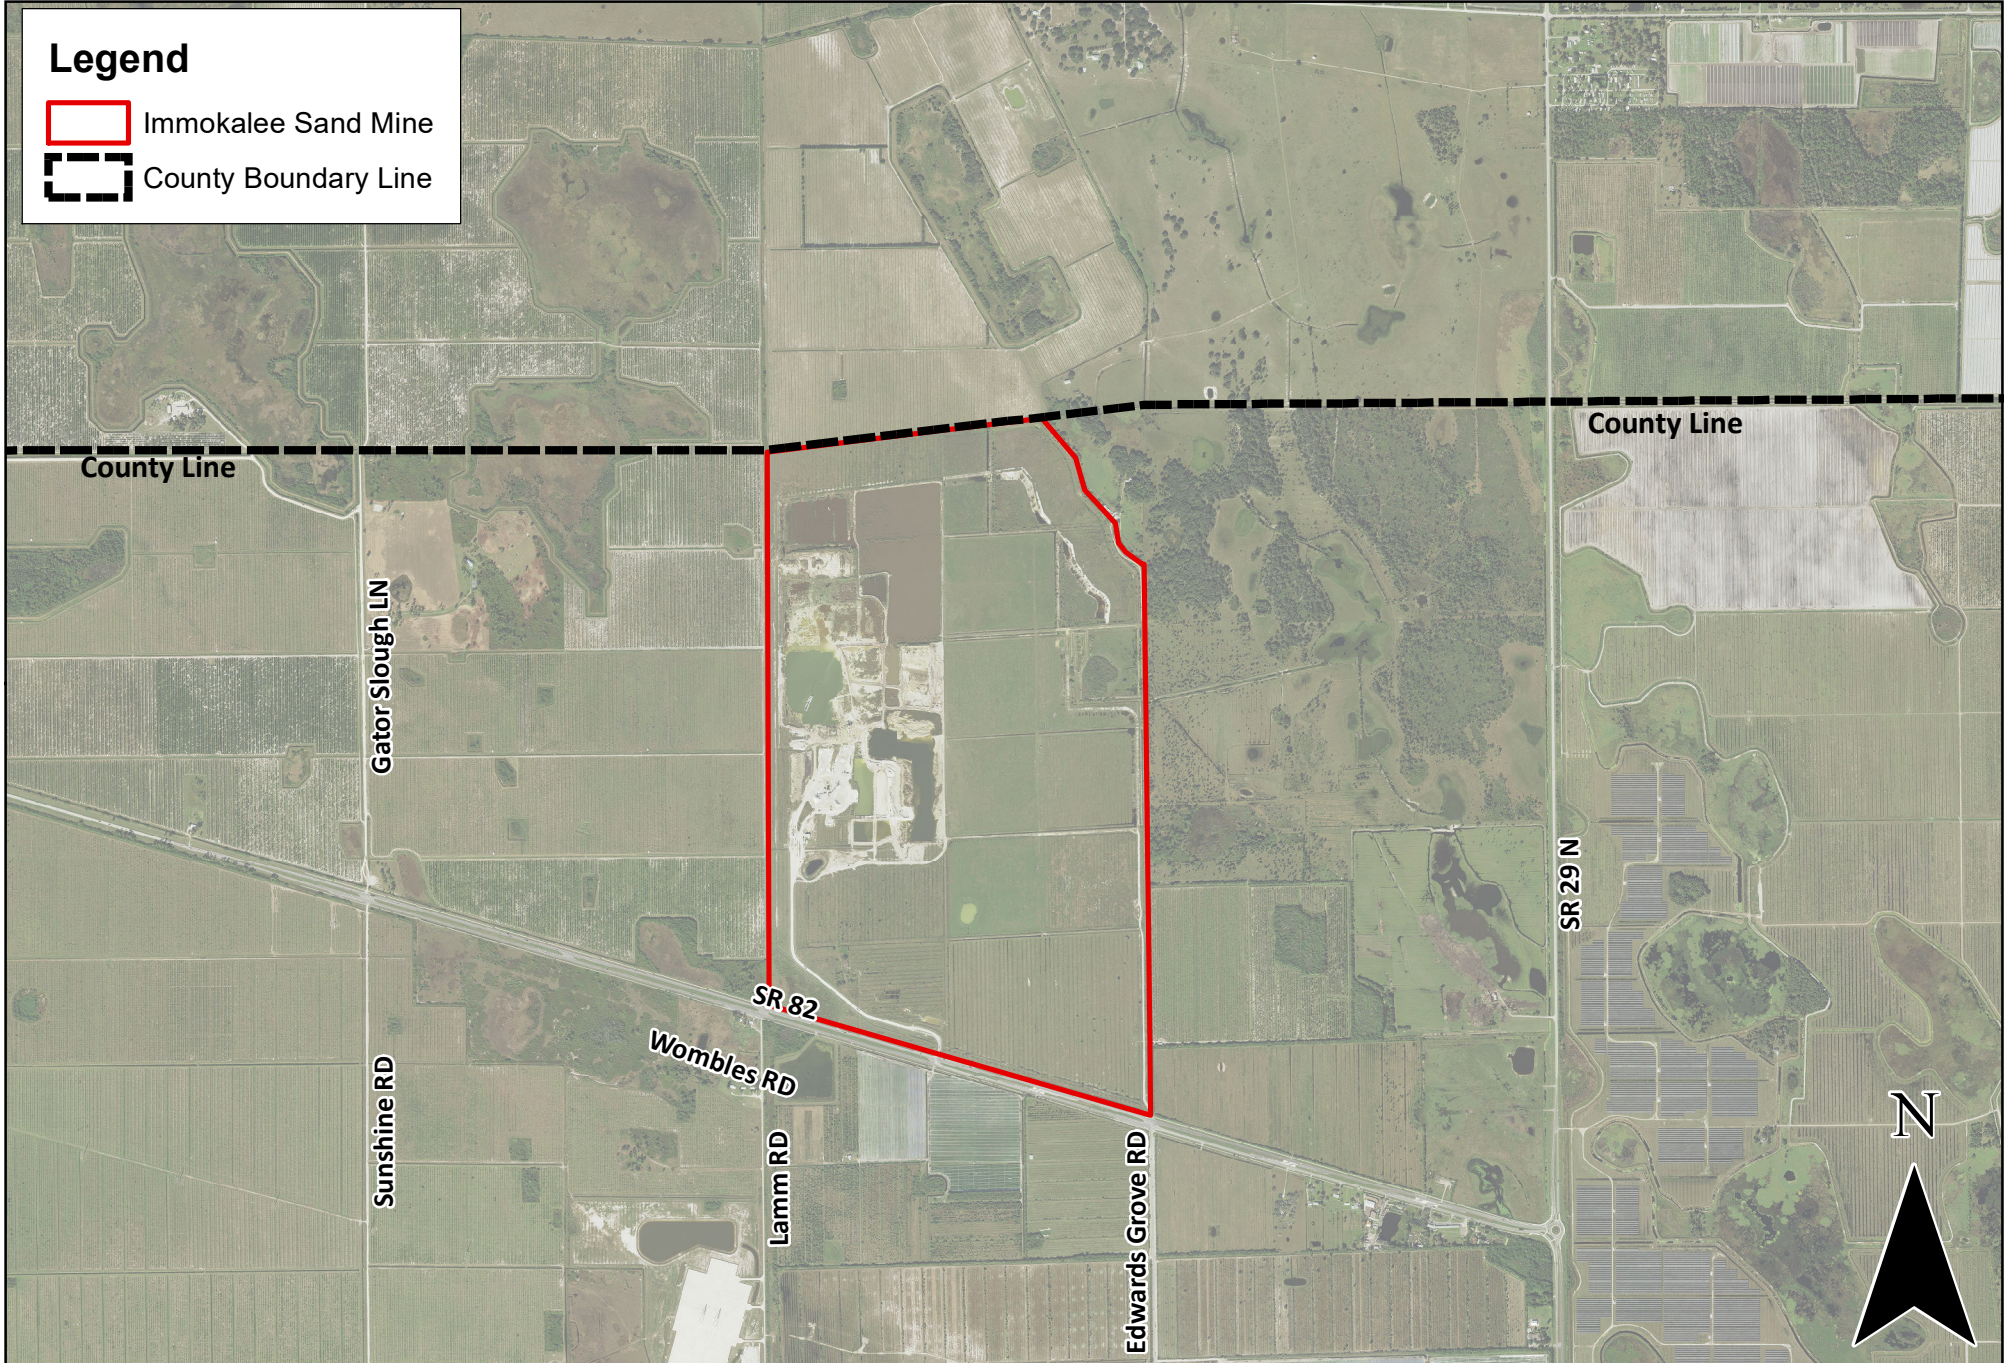

Legend

-  Immokalee Sand Mine
-  County Boundary Line

2600 Golden Gate Parkway
Naples, FL 34105

PROJECT:
IMMOKALEE SAND MINE

LOCATION:
SR 82

CLIENT:
CEMEX

EXHIBIT DESC:
LOCATION MAP

NOTES:
SOURCES: COLLIER COUNTY GEOGRAPHIC INFORMATION SYSTEMS (2024)

P:\Active_Projects\IP-CMEX-001001-Immokalee_Sand_Mine\Planning\GIS\2024-10-30-LOCATION_MAP.mxd